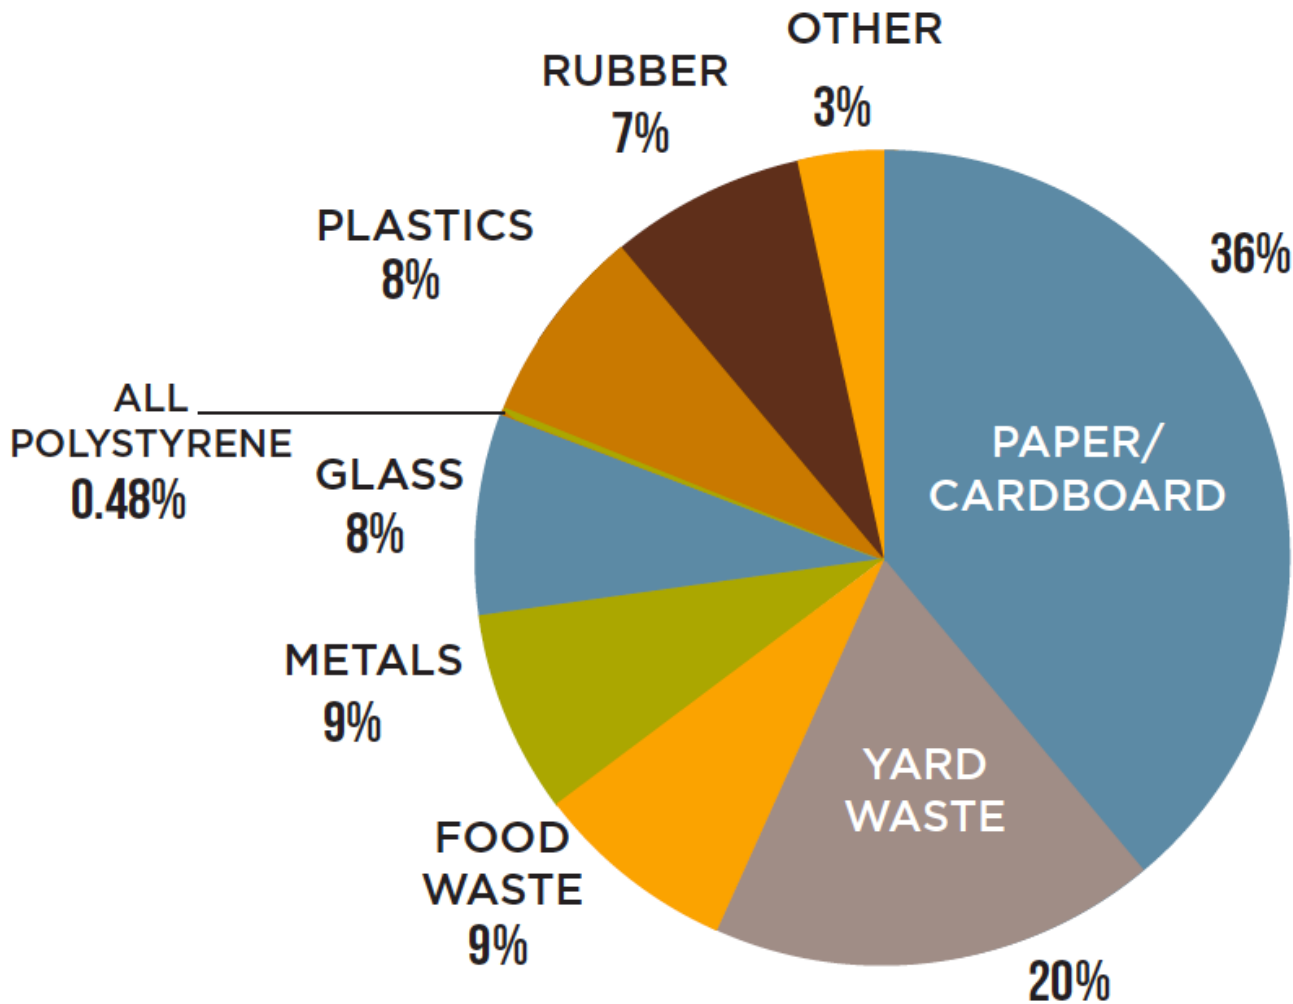

# TRASH TALK

## WHAT AMERICANS THROW AWAY

### Despite High Recycling Rates:

- Paper products account for 25-30% of landfill space
- Total waste generation for paper is four times the amount of plastic
- Total paper discarded into landfills is two times higher than plastic